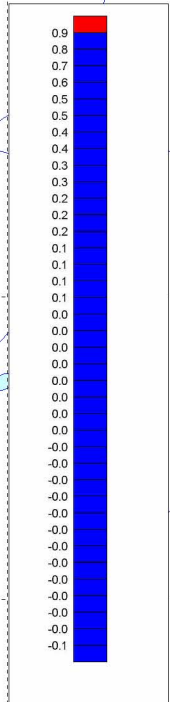

6076000m

N

6074000m

6072000m

6070000m

6068000m

362000m

364000m

366000m

368000m

370000m

Map Area

SILVER SPRUCE RESOURCES INC.

Project: Mt. Benedict - NW | SSE - TSX.V

Airborne Radiometric Targets
U/Th 95th %

Drawn: DIGEOS	NTS: 13 J/11 & J/14	Figure 5a
Scale: 1:50,000	DATUM NAD27	Date: June 2007